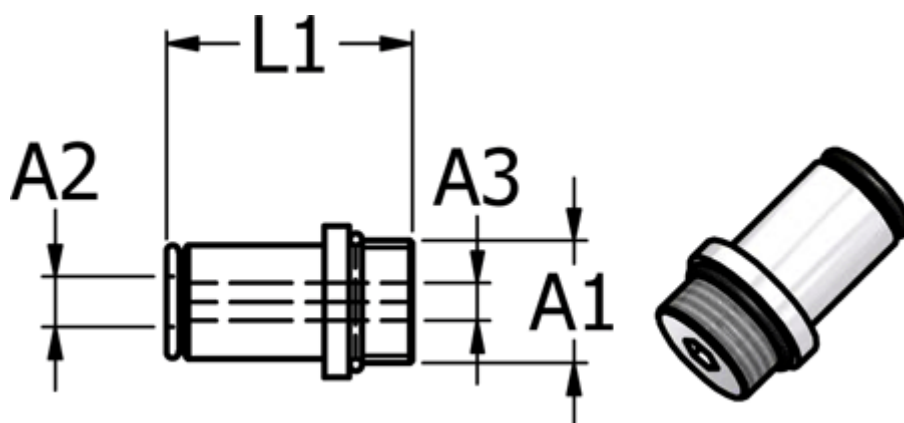

# Data Sheet

Article number: 5867450054

Description: Metal fitting 745.005-4, Ø4 M5  
Push-in lige union

## Measures

Ext. hose diameter A1	= 4
Hexagon A3	= 2.5
L1	= 20.3
Thread A2	= M5